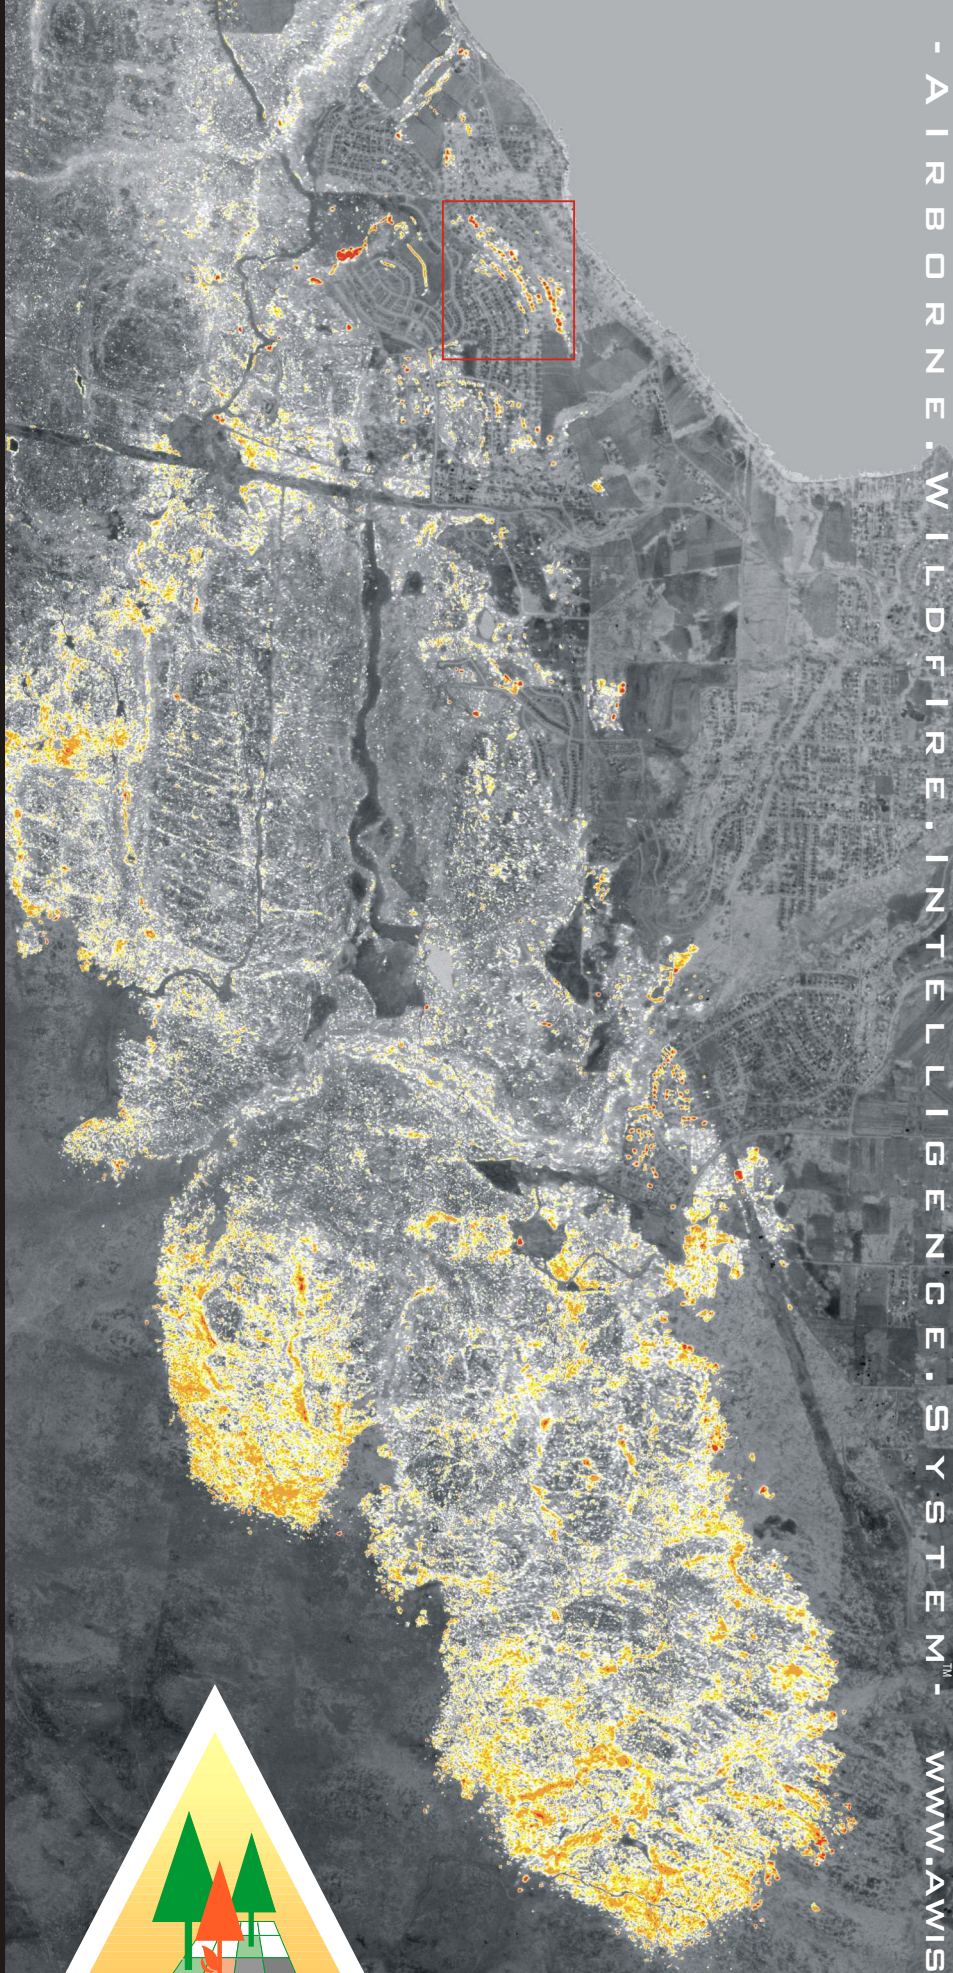

It's 06:00..

Do you know where your wildfire is?

AWIS does!

RANGE AND BEARING
Environmental Resource Mapping Corporation

providing wildfire intelligence since 1999
phone: 250.629.3447 www.awis.ca

AWIS

Level 3 Ortho rectified Thermal Image Mosaic
of the 2003 Okanagan Mountain Park Fire
courtesy of the British Columbia Forest Service

TM Trademark of Range and Bearing Environmental Resource Mapping Corporation